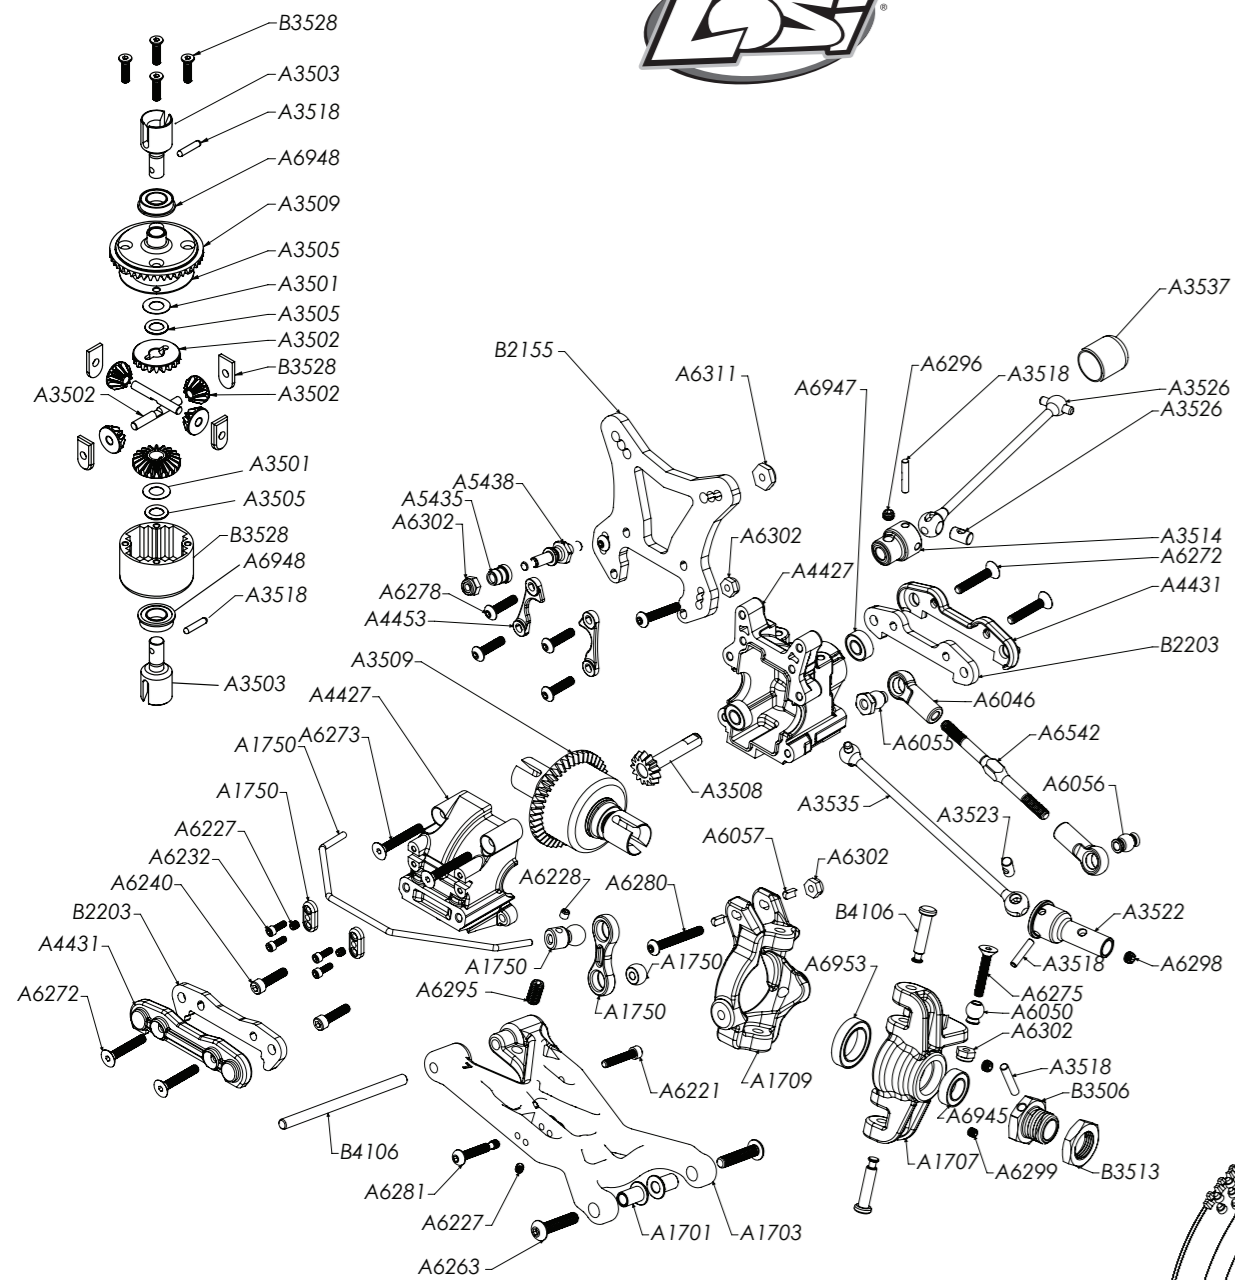

Front Differential

LOSA6056 Suspension Balls 6.8mm: 8B 2.0	\$6.99
LOSA6057 Inserts, Camber Stand Offs: 8B, 2.0	\$7.99
LOSA6109 5mm E-Clips	\$1.99
LOSA6204 4-40 x 1/2" Cap Head Screws (10)	\$1.99
LOSA6206 4-40 x 3/8" Cap Head Screws (10)	\$1.99
LOSA6215 #4 Narrow Washers	\$1.99
LOSA6221 4-40 x 5/8" Cap head Screws (10)	\$1.99
LOSA6227 4-40 Hardened Setscrews	\$2.49
LOSA6228 5-40 Hardened Setscrews	\$2.49
LOSA6232 2-56 x 1/4" Cap Head Screws (10)	\$4.99
LOSA6240 5-40 x 1/2" Cap Head Screws (10)	\$2.99
LOSA6254 2-56 x 1/2" Cap Head Screws (10)	\$2.99
LOSA6255 2-56 x 1/4" Button Head Screws (10)	\$2.99
LOSA6256 4-40 x 1/2" Button Head Screws (10)	\$1.99
LOSA6262 8-32 x 1/2" Flat Head Screws (10)	\$2.99
LOSA6263 8-32 x 3/4" Button Head Screws (10)	\$2.99
LOSA6264 8-32 x 3/8" Flat Head Screws (10)	\$2.99
LOSA6270 5-40 x 3/8" Flat Head Screws (10)	\$2.99

LOSA6271 5-40 x 1/2" Flat Head Screws (10)	\$2.99
LOSA6272 5-40 x 3/4" Flat Head Screws (10)	\$3.99
LOSA6273 5-40 x 7/8" Flat Head Screws (4)	\$3.50
LOSA6274 5-40 x 1" Flat Head Screws (2)	\$4.49
LOSA6275 5-40 X 5/8" Flat Head Screws(10)	\$3.99
LOSA6277 5-40 x 3/8" Button Head Screws (8)	\$4.49
LOSA6278 5-40 x 1/2" Button Head Screws (8)	\$4.49
LOSA6279 5-40 x 3/4" Button Head Screws (8)	\$4.49
LOSA6280 5-40 x 1" Button Head Screws (4)	\$2.99
LOSA6281 5-40x20mm Button Head Screws(10)	\$5.99
LOSA6295 10-32 x 3/8" Oval Point Setscrews (4)	\$3.49
LOSA6296 8-32 x 1/8" Flat Point Setscrews (8)	\$3.49
LOSA6297 5-40 x 1/8" Flat Point Setscrews (8)	\$2.99
LOSA6298 8-32 x 1/8" Cup Point Setscrews (8)	\$2.99
LOSA6299 5-40 x 1/8" Cup Point Setscrews (8)	\$2.99
LOSA6302 5-40 Lock Nuts - Steel	\$1.99
LOSA6306 4-40 Aluminum Mini Nuts	\$4.99
LOSA6311 8-32 Steel Lock Nuts (10)	\$2.49