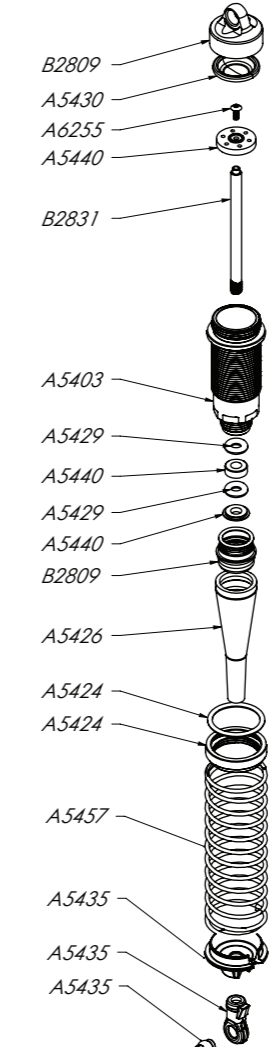

Rear Shock

LOSA9163 Fuel Tank Cap, Spring & Seal: 8B 2.0	$4.99
LOSA9165 Tuned Pipe Mount & Hardware	$4.99
LOSA9167 Servo Arm Inserts	$3.99
LOSA9168 Throttle/Brake Link Set: 8B 2.0	$16.99
LOSA9313 Fuel Tank Mounting Set	$3.99
LOSA9315 Fuel Tubing, 24-inch	$5.99
LOSA9316 Fuel Line Clips	$2.99
LOSA27762B 1/8 Step Pin LP Mounted, Blue, White Wheel (2)	$32.99
LOSB2156 Rear Shock Tower: 8 2.0 RTR	$19.99
LOSB2156 Rear Shock Tower: 8 2.0 RTR	$24.99
LOSB2203 Hinge Pin Brace Set: 8 2.0 RTR	$13.99
LOSB2288 Main Chassis, Machined: 8 2.0 RTR	$99.99
LOSB2354 Rear Chassis Brace: 8 2.0 RTR	$4.99
LOSB2809 Shock Cap Set (2)	$5.99
LOSB2810 Front Shock Shafts	$9.99