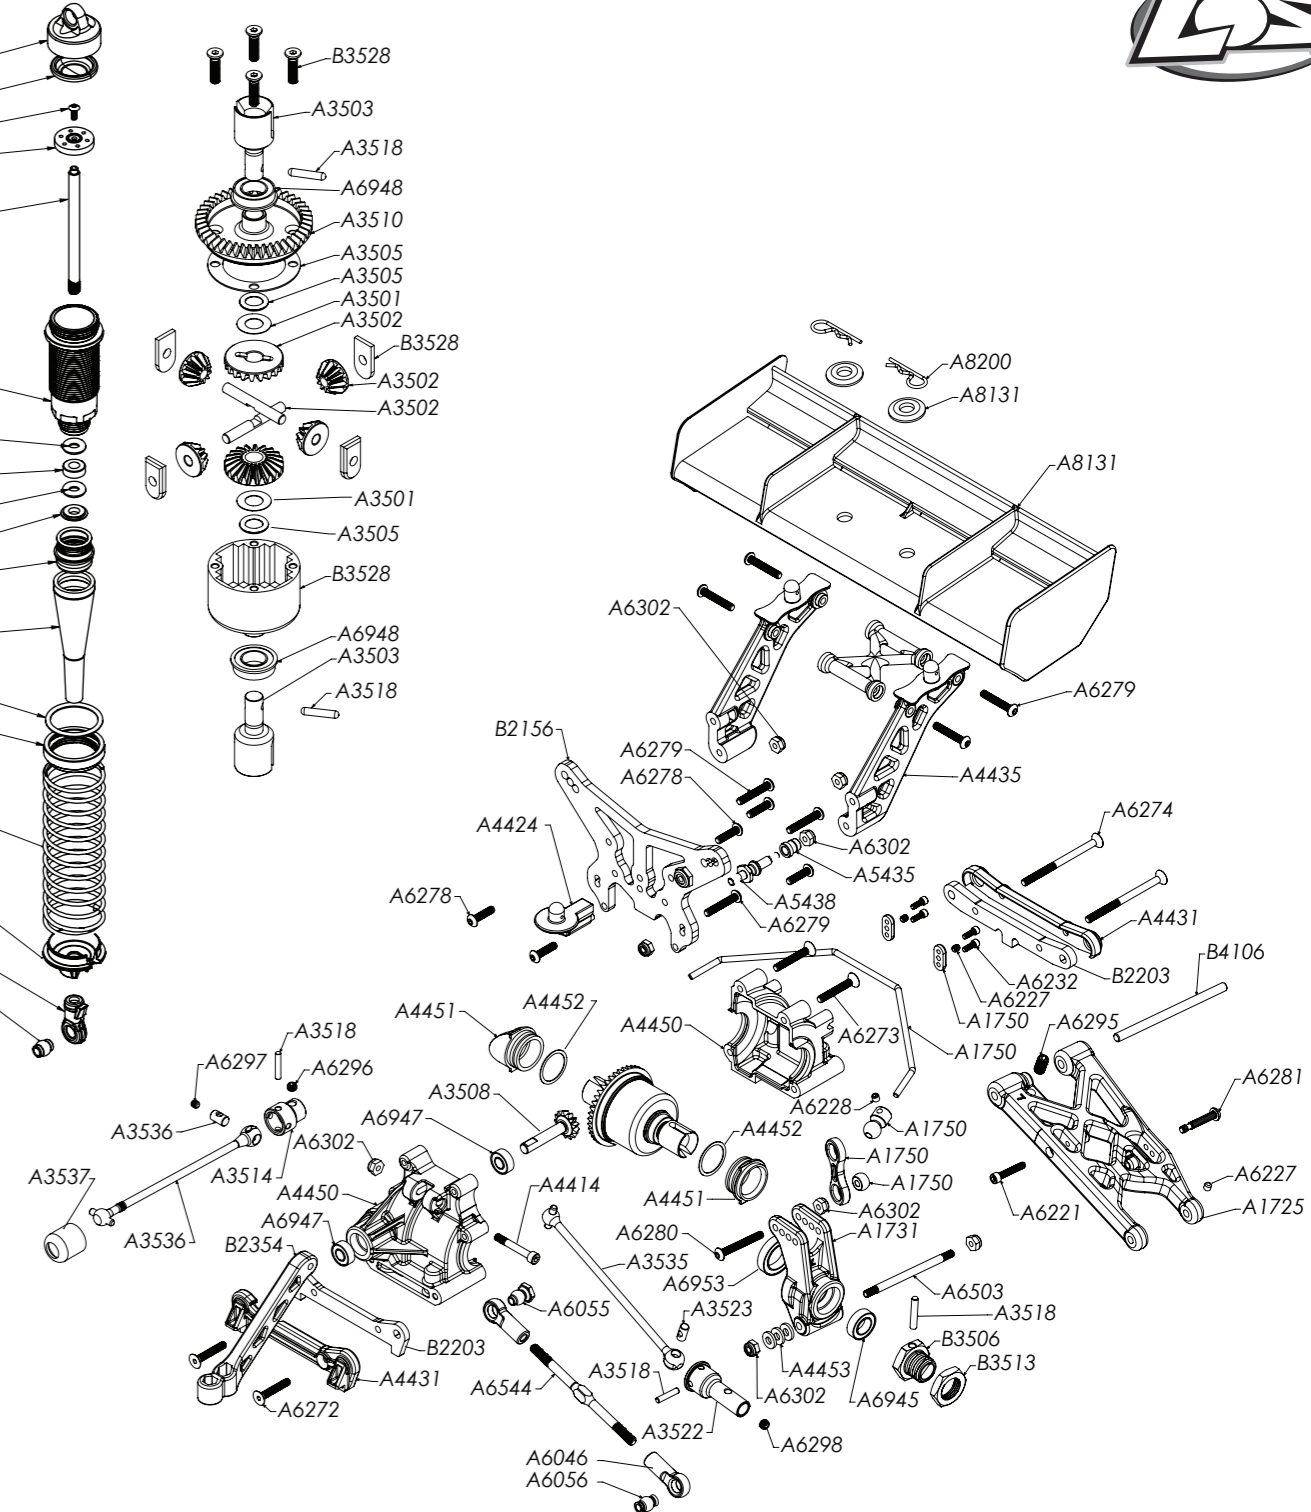

Front Shock

LOSA6271 5-40 x 1/2" Flat Head Screws (10)	\$2.99
LOSA6272 5-40 x 3/4" Flat Head Screws (10)	\$3.99
LOSA6273 5-40 x 7/8" Flat Head Screws (4)	\$3.50
LOSA6274 5-40 x 1" Flat Head Screws (2)	\$4.49
LOSA6275 5-40 X 5/8" Flat Head Screws(10)	\$3.99
LOSA6277 5-40 x 3/8" Button Head Screws (8)	\$4.49
LOSA6278 5-40 x 1/2" Button Head Screws (8)	\$4.49
LOSA6279 5-40 x 3/4" Button Head Screws (8)	\$4.49
LOSA6280 5-40 x 1" Button Head Screws (4)	\$2.99
LOSA6281 5-40x20mm Button Head Screws(10)	\$5.99
LOSA6295 10-32 x 3/8" Oval Point Setscrews (4)	\$3.49
LOSA6296 8-32 x 1/8" Flat Point Setscrews (8)	\$3.49
LOSA6297 5-40 x 1/8" Flat Point Setscrews (8)	\$2.99
LOSA6298 8-32 x 1/8" Cup Point Setscrews (8)	\$2.99
LOSA6299 5-40 x 1/8" Cup Point Setscrews (8)	\$2.99
LOSA6302 5-40 Lock Nuts - Steel	\$1.99
LOSA6306 4-40 Aluminum Mini Nuts	\$4.99
LOSA6311 8-32 Steel Lock Nuts (10)	\$2.49

Rear Differential

LOSB2831 Rear Shock Shafts	\$9.99
LOSB3327 Clutch Shoe Set, Aluminum (2): 8 2.0 RTR	\$17.99
LOSB3506 Wheel Hex Set, Blue (4): 8 2.0 RTR	\$22.99
LOSB3513 20 mm Wheel Hex Nuts, Blue (2)	\$4.99
LOSB3528 Heavy-Duty Diff Case	\$9.99
LOSB4106 Hinge Pin Set: 8 2.0 RTR	\$13.99
LOSB5004 Fuel Tank Lid Pull: 8 2.0 RTR	\$5.99
LOSB5051 Exhaust Header Seal & Spring	\$6.99
LOSB5054 Exhaust Pipe Seal & Spring	\$6.99
LOSB5063 Exhaust Manifold, 180 Degree	\$23.99
LOSB5064 Tuned Pipe	\$44.99
LOSB8033 8IGHT 2.0 RTR Painted Body w/Stickers	\$59.99
LOSB8208 8IGHT 2.0 RTR Sticker Sheet	\$4.99
LOSB8209 8IGHT 2.0 RTR Logo Sticker Sheet	\$9.99