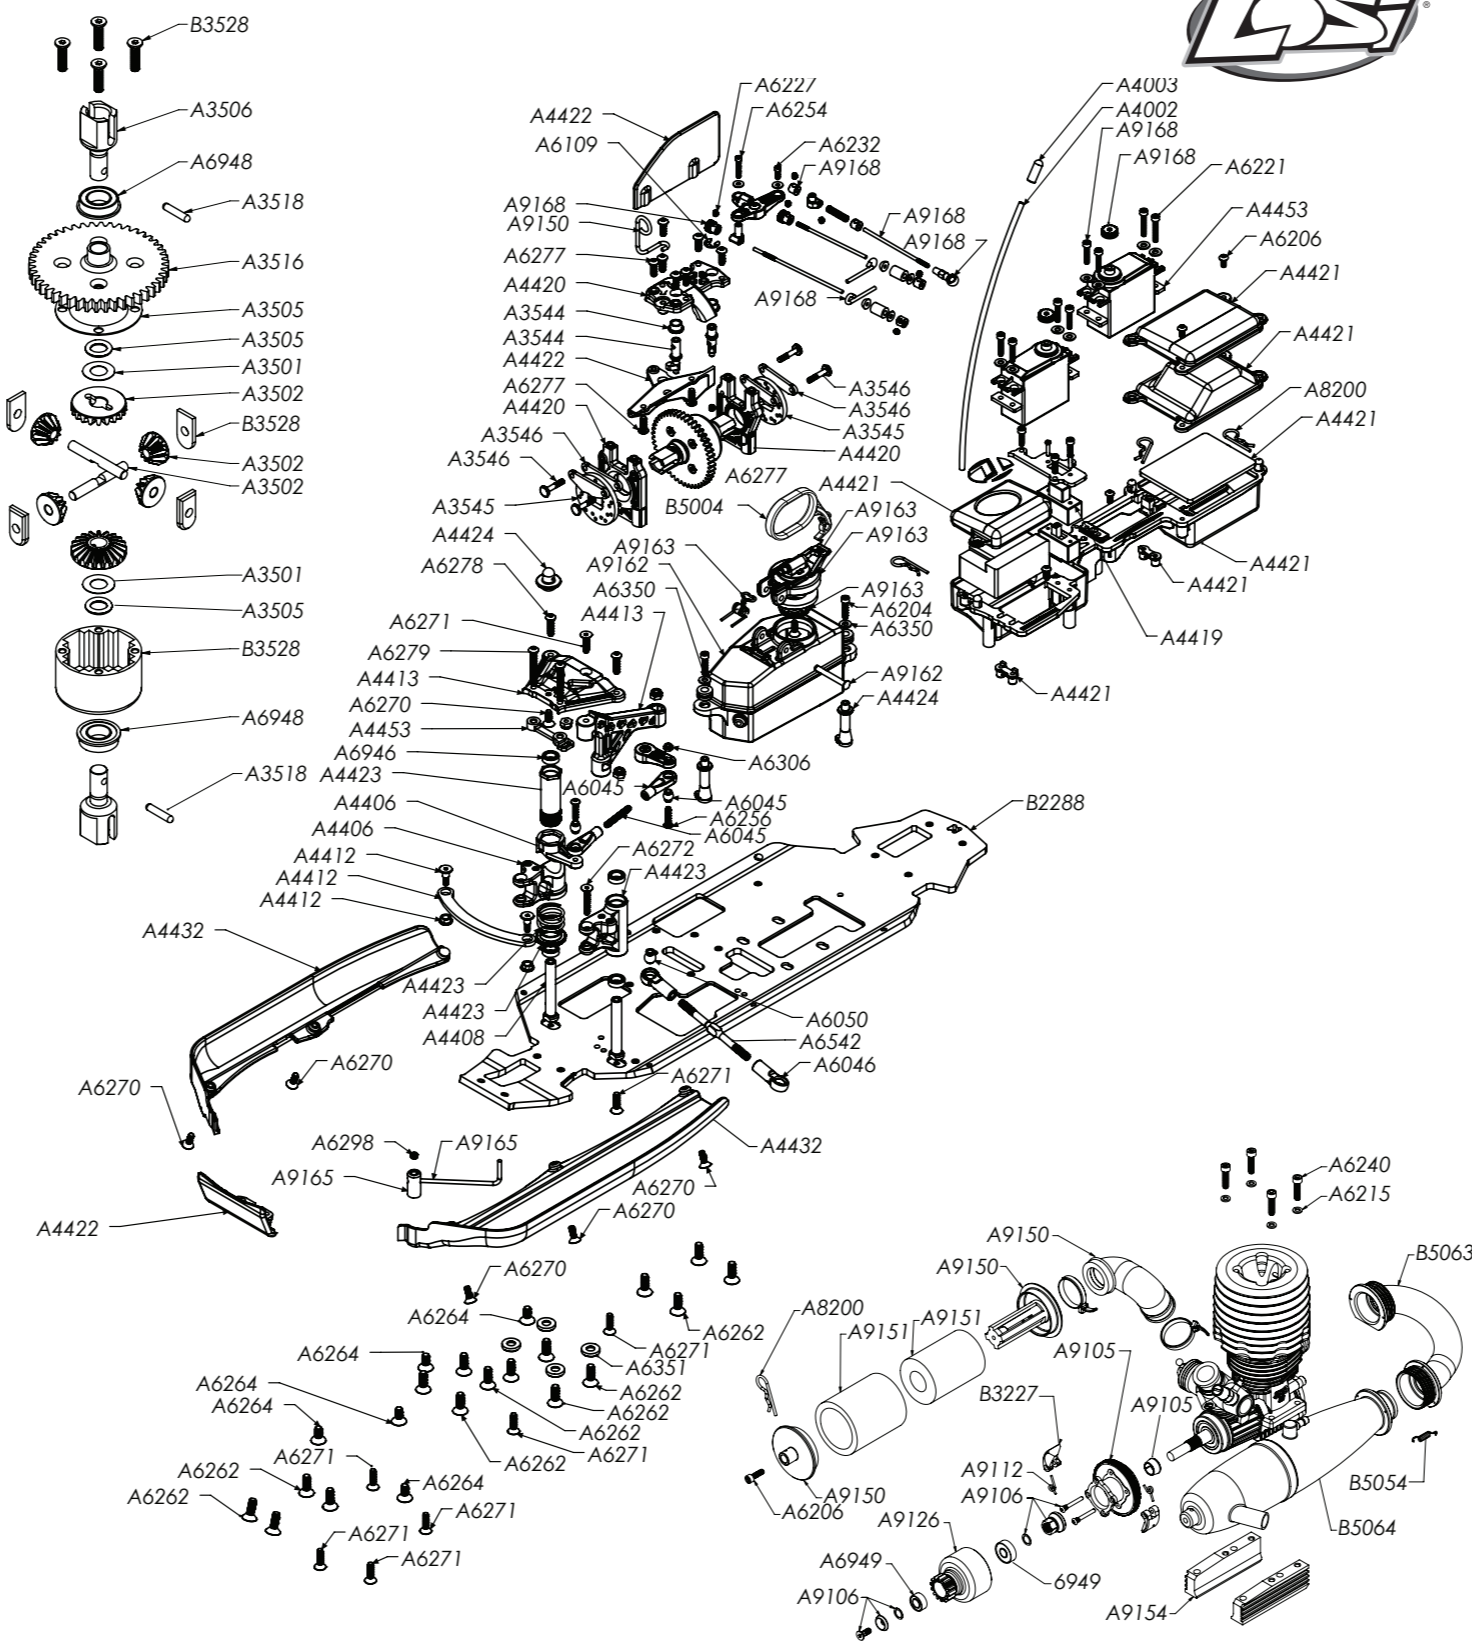

Center Differential

LOSA6350 #4 and 1/8" Hardened Washers	$2.99
LOSA6351 #8 Countersink Washers (8)	$4.99
LOSA6503 Outer Hinge Pins, 3.5mm: 8B 2.0	$5.99
LOSA6542 Turnbuckles 4mm x 60mm w/Ends	$7.99
LOSA6544 Turnbuckles 4mmx70mm w/Ends: 8B 2.0	$7.99
LOSA6945 8x14x4 Rubber Sealed BB	$13.99
LOSA6946 6x10x3 Rubber Sealed BB	$13.99
LOSA6947 5x11x4 Rubber Sealed BB	$13.99
LOSA6948 8x14x4 Flanged Rubber Sealed BB	$17.99
LOSA6949 Clutch Bearing Set	$7.00
LOSA6953 1/2" x 3/4" Sealed BB	$11.99
LOSA7750 1/8 Buggy Dish Wheels - 4ea	$19.99

LOSA8131 8IGHT Wing, White: 8B, 8T, 2.0	$9.99
LOSA8200 Body Clips (12)	$1.49
LOSA8301 TL Bubble Nameplates (4)	$5.99
LOSA9103 Clutch Nut & Hardware - 4 Shoe	$7.99
LOSA9105 Aluminum Flywheel & Collet 4 Shoe	$19.99
LOSA9106 Clutch Pins & Hardware - 4 Shoe: 8B 2.0	$5.99
LOSA9112 Clutch Springs - Black (.036" 25 Deg)	$5.99
LOSA9126 High Endurance Clutch Bell, 13T: 2.0	$19.99
LOSA9150 Air Filter Set	$10.99
LOSA9151 Air Filter Foams Pre-oiled (4)	$8.99
LOSA9154 Engine Mount Set	$24.99
LOSA9162 Fuel Tank: 8B 2.0	$17.99