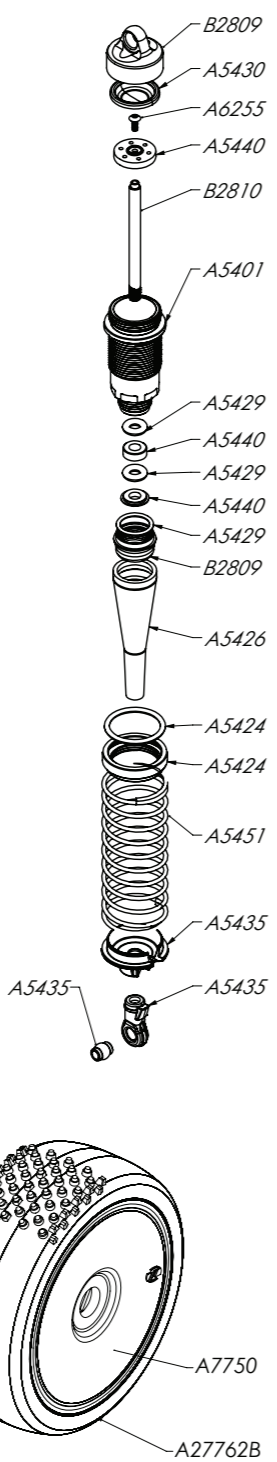

Front Shock

LOSA6271 5-40 x 1/2" Flat Head Screws (10)	$2.99
LOSA6272 5-40 x 3/4" Flat Head Screws (10)	$3.99
LOSA6273 5-40 x 7/8" Flat Head Screws (4)	$3.50
LOSA6274 5-40 x 1" Flat Head Screws (2)	$4.49
LOSA6275 5-40 X 5/8" Flat Head Screws(10)	$3.99
LOSA6277 5-40 x 3/8" Button Head Screws (8)	$4.49
LOSA6278 5-40 x 1/2" Button Head Screws (8)	$4.49
LOSA6279 5-40 x 3/4" Button Head Screws (8)	$4.49
LOSA6280 5-40 x 1" Button Head Screws (4)	$2.99
LOSA6281 5-40x20mm Button Head Screws(10)	$5.99
LOSA6295 10-32 x 3/8" Oval Point Setscrews (4)	$3.49
LOSA6296 8-32 x 1/8" Flat Point Setscrews (8)	$3.49
LOSA6297 5-40 x 1/8" Flat Point Setscrews (8)	$2.99
LOSA6298 8-32 x 1/8" Cup Point Setscrews (8)	$2.99
LOSA6299 5-40 x 1/8" Cup Point Setscrews (8)	$2.99
LOSA6302 5-40 Lock Nuts - Steel	$1.99
LOSA6306 4-40 Aluminum Mini Nuts	$4.99
LOSA6311 8-32 Steel Lock Nuts (10)	$2.49